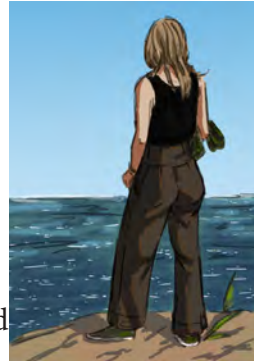

1 character, portrait, halftone background, semi-complex shading

~2 hours: 40.-

2 characters, half body + full body, simple shading, simple background

1 character, full body, coloured sketch, simple shading, simple background

5 characters, sketch, rough colours, no shading, very simple background

~3 hours: 60.-

1 character, half body semi simple background/ surroundings, simple shading

2 characters, full body, simple background, simple shading