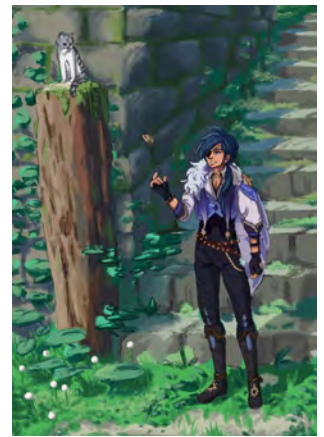

1 character, portrait, halftone background, semi-complex shading

~2 hours: 40.-

2 characters, half body + full body, simple shading, simple background

1 character, full body, coloured sketch, simple shading, simple background

5 characters, sketch, rough colours, no shading, very simple background

~3 hours: 60.-

1 character, half body semi simple background/ surroundings, simple shading

2 characters, full body, simple background, simple shading

~4 hours: 80.-

two characters, almost full body,
semi-complex background,
simple shading

two characters, (person + cat)
full body, complex
background, semi-complex
shading

~ 5 hours: 100.-

3 characters, portrait,
semi-complex
background, simple
shading

group of characters,
semi-complex
background, semi-
detailed shading

~ 8 hours: 160.-

1 character, full body,
semi-complex back-
ground, detailed
shading

1 character, half body, se-
mi-complex backgrund,
detailed shading